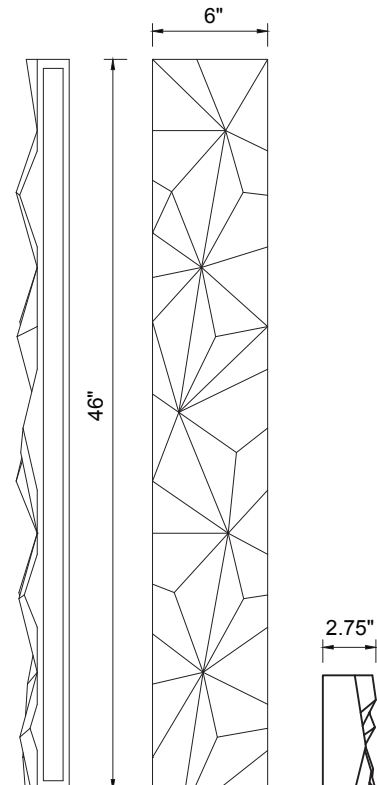

### DESCRIPTION

The Colina ADA 46" 2-light unique designed patterned exterior wall sconce with our sleek satin black metal finish. Replaceable integrated LED available in 7 different sizes (6" to 72") and 4 finish options.

### MEASUREMENTS

OVERALL	W-6" x H-46" x E-2.75"
---------	------------------------